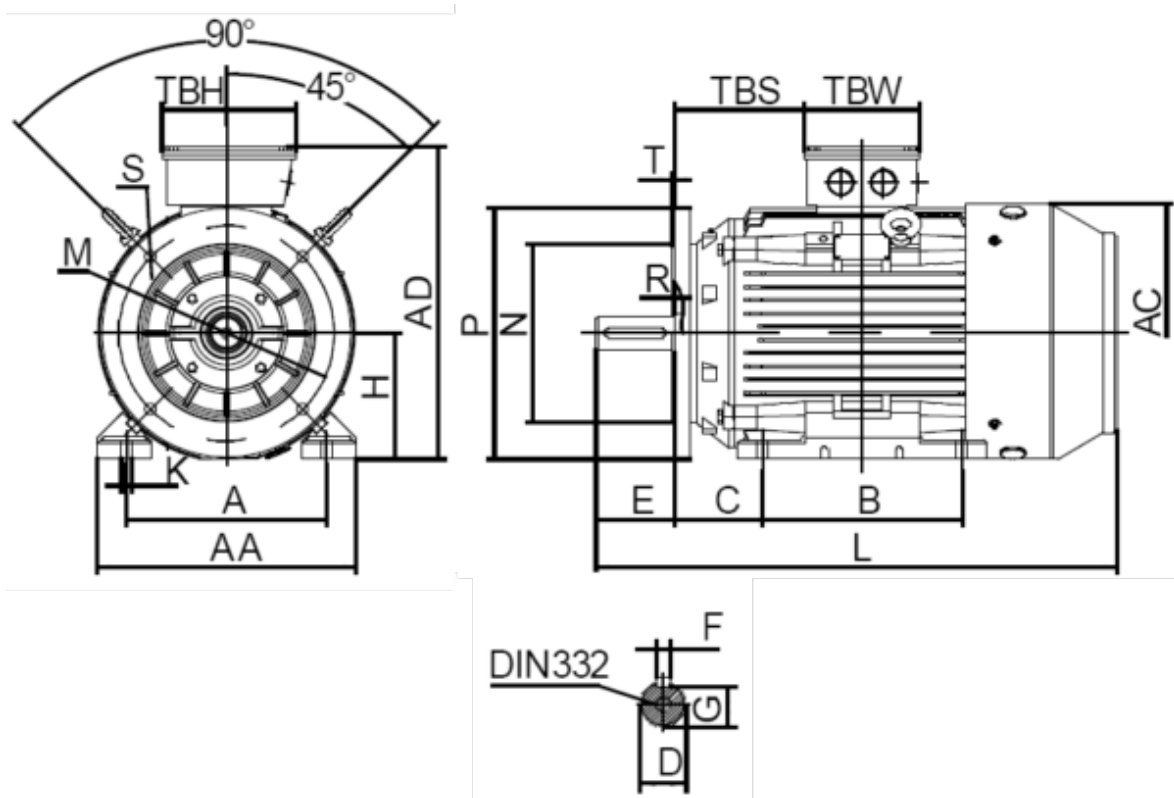

Data Sheet

Article number: 250300150617

Description: Kleedrive T3C 100L-6 1.5KW 900 rpm
3x230/400V 50HZ IP55 B35 Eff=82,5%

Measures

| | | |
|-----------|-----------|-----------|
| A = 160 | F = 8 | TBW = 114 |
| AA = 203 | G = 24 | |
| AC = Ø199 | H = 100 | |
| AD = 251 | HD = 151 | |
| B = 140 | K = Ø12 | |
| C = 63 | L = 385 | |
| D = Ø28 | TBH = 114 | |
| E = 60 | TBS = 76 | |